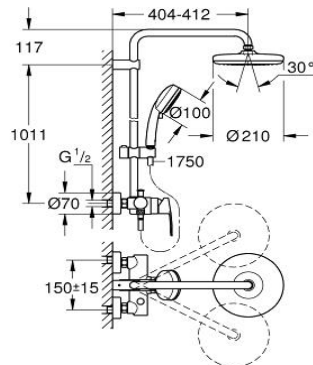

BW List Price

\$494.39

After GST 7%

\$529.00

CLEARANCE PRICE

**CLEARANCE
\$369.00**

26224001

GROHE - German Brand
New Tempesta Cosmopolitan 210 shower
system with single lever shower mixer
for wall mounting
Showerhead: 210mm
Height: 1128mm
Shower arm length: 404-412mm
Finish: Chrome
Category: Shower Column