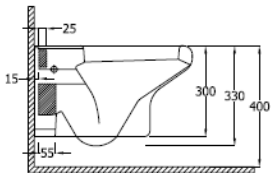

BATHROOM WAREHOUSE CLEARANCE LIST

Product

ITEM ARTICLE ARTIKEL	A	B	C	D	E	F	Wgt. No. Poids Kg Gewicht Kg
Wall Hung Water Closet WC accroche Hängendes Klosett	555	390	345	100	230	135	23.4

TERMS AND CONDITIONS

Placement of an order by the buyer constitutes assent to these terms.

- All material listed is sold in 'as-is' condition. Seller warrants that material delivered will be of as described in the Clearance List below. The buyer is responsible for bringing nonconforming material to the Seller within 7 days of ship date, after which no returns or exchanges are allowed.

-No warranties are given for items listed in the clearane list below, in lieu of any other warranties, whther written, oral or implied including the warranty of merchantability in other respects than expressly set forth aboveand the warranty of fitness for a particular purpose.

Article Code	Description	BW List Price	After GST 7%	CLEARANCE PRICE
RAK- RS12-WHI	RAK - UAE BRAND Reserva wall-hung WC Dimension: 555 x 390 x 345mm Color: White	$396.00	$423.72	
RAK-YFG067-WHI	Uria Soft Closing seat & cover *Only to be used with Geberit UP120 and TECE cistern *waste fitting sold seperately Category: Wall-hung WC	$173.25	$185.38	
RAK-RS12SET-WHI	Complete Reserva WHWC set Stock level as of 18/06/2020: 12	$569.25	$609.10	CLEARANCE $259.00
RAK-CO13-WHI	RAK - UAE BRAND Compact wall-hung WC Dimension: 520 x 370 x 400mm Color: White	$150.00	$160.50	
R&T-6101U+K2-WHI	Urea soft-closing seat & cover *Only to be used with Geberit UP120 and TECE cistern *waste fitting sold seperately Category: Wall-hung WC	$83.20	$89.02	
RAK-CO13SET-WHI	Complete Compact WHWC set Stock level as of 18/06/2020: 30	$233.20	$249.52	CLEARANCE $129.00