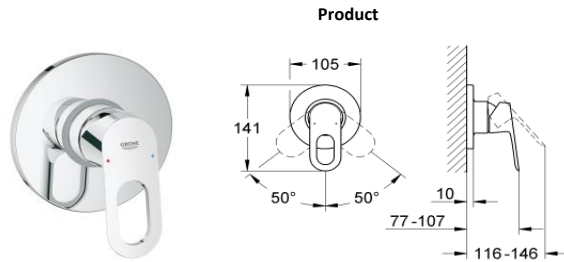

BATHROOM WAREHOUSE CLEARANCE LIST

TERMS AND CONDITIONS

Placement of an order by the buyer constitutes assent to these terms.

- All material listed is sold in 'as-is' condition. Seller warrants that material delivered will be of as described in the Clearance List below. The buyer is responsible for bringing nonconforming material to the Seller within 7 days of ship date, after which no returns or exchanges are allowed.

-No warranties are given for items listed in the clearane list below,in lieu of any other warranties, whther written, oral or implied including the warranty of merchantability in other respects than expressly set forth aboveand the warranty of fitness for a particular purpose.

Article Code	Description	BW List Price	After GST 7%	CLEARANCE PRICE
19589000	GROHE - German Brand BauLoop concealed shower mixer trim	$102.40	$109.57	CLEARANCE
32962000	Single-lever shower mixer, concealed body Finish: Chrome Category: Bath-shower mixer Stock level as of 18/06/2020: 26	$158.76	$169.87	CLEARANCE $168.00