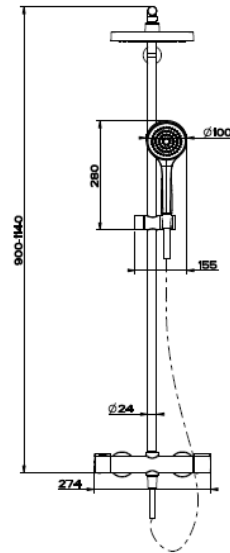

BATHROOM WAREHOUSE CLEARANCE LIST

Product

TERMS AND CONDITIONS

Placement of an order by the buyer constitutes assent to these terms.

- All material listed is sold in 'as-is' condition. Seller warrants that material delivered will be of as described in the Clearance List below. The buyer is responsible for bringing nonconforming material to the Seller within 7 days of ship date, after which no returns or exchanges are allowed.

-No warranties are given for items listed in the clearane list below,in lieu of any other warranties, whther written, oral or implied including the warranty of merchantability in other respects than expressly set forth aboveand the warranty of fitness for a particular purpose.

Article Code	Description	BW List Price	After GST 7%	CLEARANCE PRICE
GES-35125031-CHR	Thermostatic shower column with mixer Height: 900-1140mm Shower arm length: 420mm Rainshower dia: 200mm Finish: Chrome Category: Shower column Stock level as of 18/06/2020: 200	$653.27	$699.00	$699.00
		CASHBACK $200		

CASHBACK INCREASED TO $200*

*Cashback can only be used on other purchases