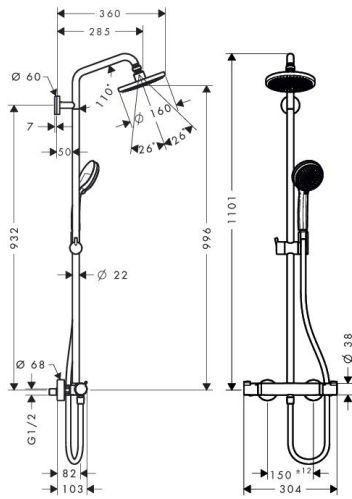

BATHROOM WAREHOUSE CLEARANCE LIST

Product

TERMS AND CONDITIONS

Placement of an order by the buyer constitutes assent to these terms.

- All material listed is sold in 'as-is' condition. Seller warrants that material delivered will be of as described in the Clearance List below. The buyer is responsible for bringing nonconforming material to the Seller within 7 days of ship date, after which no returns or exchanges are allowed.

-No warranties are given for items listed in the clearane list below,in lieu of any other warranties, whther written, oral or implied including the warranty of merchantability in other respects than expressly set forth aboveand the warranty of fitness for a particular purpose.

Article Code	Description	BW List Price	After GST 7%	CLEARANCE PRICE
Reno Campaign HGH-27135000-CHR	Croma 160 1jet Showerpipe with thermostatic shower mixer overhead shower Croma 160 shower head size: 160 mm overhead shower angle adjustable spray type: Rain flow rate Rain spray (at 0.3 MPa): 17 l/min operating pressure: min. 1,5 bar / max. 10 bar shower arm length: 270 mm thermostat Ecostat Comfort safety lock at 40° C adjustable hot water limitation outlets controlled via turning handle installation type: exposed installation height-adjustable hand shower holder Finish: Chrome Category: Shower column Stock level as of 18/06/2020: 22	$1,067.90	$1,142.65	CLEARANCE $599.00