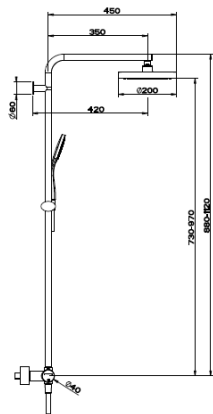

BATHROOM WAREHOUSE CLEARANCE LIST

Product

TERMS AND CONDITIONS

Placement of an order by the buyer constitutes assent to these terms.

- All material listed is sold in 'as-is' condition. Seller warrants that material delivered will be of as described in the Clearance List below. The buyer is responsible for bringing nonconforming material to the Seller within 7 days of ship date, after which no returns or exchanges are allowed.

-No warranties are given for items listed in the clearane list below,in lieu of any other warranties, whther written, oral or implied including the warranty of merchantability in other respects than expressly set forth aboveand the warranty of fitness for a particular purpose.

Article Code	Description	BW List Price	After GST 7%	CLEARANCE PRICE
GES-35125031-CHR	Thermostatic shower column with mixer Height: 900-1140mm Shower arm length: 420mm Rainshower dia: 200mm Finish: Chrome Category: Shower column Stock level as of 18/06/2020: 200	$653.27	$699.00	$699.00
		CASHBACK $200		

CASHBACK INCREASED TO $200*

*Cashback can only be used on other purchases