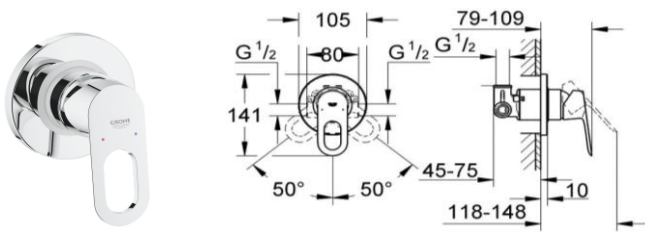

29042000	GROHE - German Brand BauLoop concealed shower mixer trim comes with concealed part Finish: Chrome Category: Bath-shower mixer Stock level as of 18/06/2020: 12	$210.61	$225.35	CLEARANCE
		$158.76	$169.87	CLEARANCE $168.00