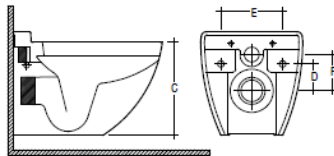

BATHROOM WAREHOUSE CLEARANCE LIST

Product

ITEM ARTICLE ARTIKEL	A	B	C	D	E	F	Wgt. No. Poids Kg Gewicht Kg
Wall Hung Water Closet WC accroche Hängendes Klosett	555	390	345	100	230	135	23.4

TERMS AND CONDITIONS

Placement of an order by the buyer constitutes assent to these terms.

- All material listed is sold in 'as-is' condition. Seller warrants that material delivered will be of as described in the Clearance List below. The buyer is responsible for bringing nonconforming material to the Seller within 7 days of ship date, after which no returns or exchanges are allowed.

-No warranties are given for items listed in the clearane list below, in lieu of any other warranties, whther written, oral or implied including the warranty of merchantability in other respects than expressly set forth aboveand the warranty of fitness for a particular purpose.

Article Code	Description	BW List Price	After GST 7%	CLEARANCE PRICE
RAK- RS12-WHI	RAK - UAE BRAND Reserva wall-hung WC Dimension: 555 x 390 x 345mm Color: White	$396.00	$423.72	
RAK-YFG067-WHI	Uria Soft Closing seat & cover *Only to be used with Geberit UP120 and TECE cistern *waste fitting sold seperately Category: Wall-hung WC	$173.25	$185.38	
RAK-RS12SET-WHI	Complete Reserva WHWC set Stock level as of 18/06/2020: 12	$569.25	$609.10	CLEARANCE $259.00
RAK-CO13-WHI	RAK - UAE BRAND Compact wall-hung WC Dimension: 520 x 370 x 400mm Color: White	$150.00	$160.50	
R&T-6101U+K2-WHI	Urea soft-closing seat & cover *Only to be used with Geberit UP120 and TECE cistern *waste fitting sold seperately Category: Wall-hung WC	$83.20	$89.02	
RAK-CO13SET-WHI	Complete Compact WHWC set Stock level as of 18/06/2020: 30	$233.20	$249.52	CLEARANCE $129.00