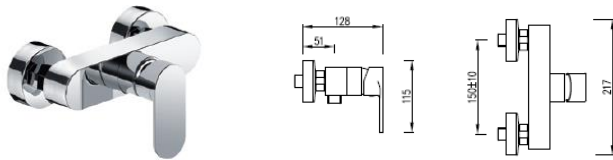

H+M-109720004-CHR

Essen Exposed shower mixer
Chrome
Category: Bath-Shower mixer

Stock level as of 18/06/2020: 123

$279.48

$299.04

CLEARANCE
$88.00