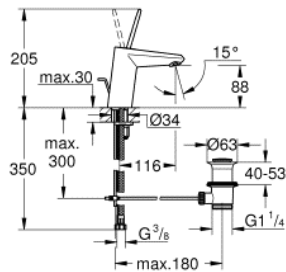

BATHROOM WAREHOUSE CLEARANCE LIST

TERMS AND CONDITIONS

Placement of an order by the buyer constitutes assent to these terms.

- All material listed is sold in 'as-is' condition. Seller warrants that material delivered will be of as described in the Clearance List below. The buyer is responsible for bringing nonconforming material to the Seller within 7 days of ship date, after which no returns or exchanges are allowed.

-No warranties are given for items listed in the clearane list below,in lieu of any other warranties, whther written, oral or implied including the warranty of merchantability in other respects than expressly set forth aboveand the warranty of fitness for a particular purpose.

Product

Article Code

23425LS0

Description

GROHE - German Brand
Eurodisc Joy single-lever basin mixer L-Size
c/w pop-up waste set
FeatherControl Joystick cartridge
Finish: White
Category: Basin Mixer

Stock level as of 18/06/2020: 5

BW List Price

$494.39

After GST 7%

$529.00

CLEARANCE PRICE

**CLEARANCE
$369.00**