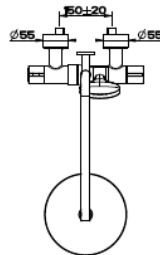

BATHROOM WAREHOUSE CLEARANCE LIST

Product

TERMS AND CONDITIONS

Placement of an order by the buyer constitutes assent to these terms.

- All material listed is sold in 'as-is' condition. Seller warrants that material delivered will be of as described in the Clearance List below. The buyer is responsible for bringing nonconforming material to the Seller within 7 days of ship date, after which no returns or exchanges are allowed.

-No warranties are given for items listed in the clearane list below,in lieu of any other warranties, whther written, oral or implied including the warranty of merchantability in other respects than expressly set forth aboveand the warranty of fitness for a particular purpose.

Article Code	Description	BW List Price	After GST 7%	CLEARANCE PRICE
GES-35125031-CHR	Thermostatic shower column with mixer Height: 900-1140mm Shower arm length: 420mm Rainshower dia: 200mm Finish: Chrome Category: Shower column Stock level as of 18/06/2020: 200	$653.27	$699.00	$699.00
		CASHBACK $200		

CASHBACK INCREASED TO $200*

*Cashback can only be used on other purchases